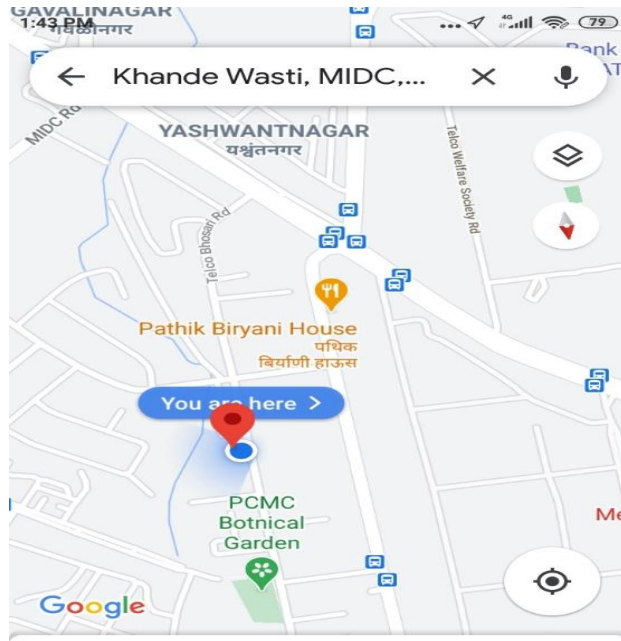

LOCATION PIN for UNIT 1

Khande Wasti
MIDC, Pimpri Colony, Pimpri-Chinchwad, Maharasht...

LOCATION PIN for UNIT 2

18.646226, 73.825060

For S. M. Parchure & Associates
[Handwritten Signature]
Proprietor